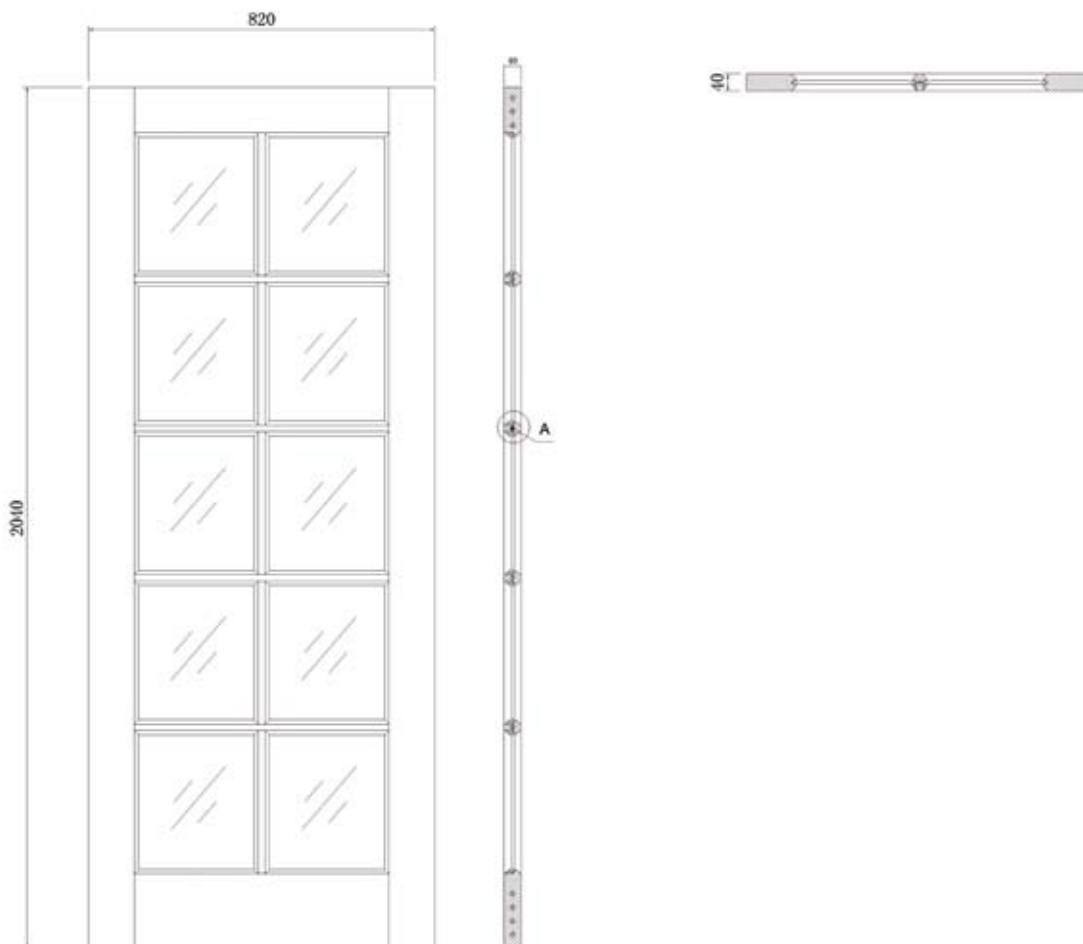

10 LITE GLASS DOOR

8889638400

- Features:** Solid Timber Construction
Dowel Pinned Mortice and Tenon Joints
Bevelled, Toughened Glass
- Dimensions:** H 2040 mm x W 820 mm x D 40 mm
- Colours:** Pine Raw (Untreated)
- Care Instructions:** Timber doors are a natural product and as such are susceptible to changes in the environment. Always store your raw doors flat, in a dry place, avoid freshly plastered rooms or other damp areas.
- Installation:** Exterior paint must be used on external doors.
Enamel or acrylic paint may be used on internal doors.
Prep the surface of the timber as required by the paint manufacturer.
Flashing and weather-stripping is recommended for external doors.