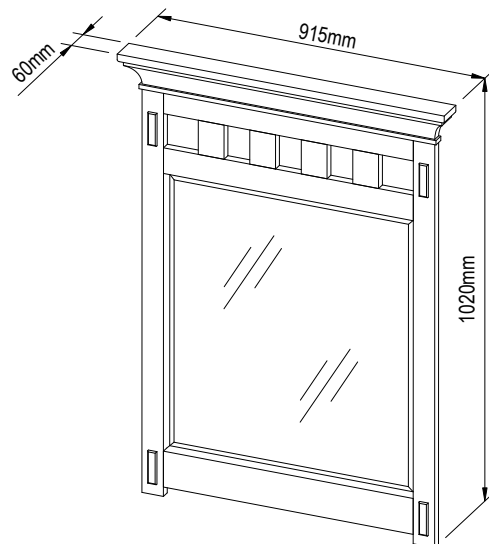

ARTS & CRAFT VANITY & MIRROR

Vanity 1019661001 Mirror 1021661001

Black Marble 1019661005 Brown Marble 1019661006 White Marble 1019661007

Features: Solid Wood Construction with Exposed Tenons
Antique Brass Hardware & Marble Top & Splashback with Inbuilt Basin
Tapware, 32 x 80mm O/F Plug & Waste Sold Separately

Dimensions: Vanity (without Marble) H 864 mm x W 915 mm x D 534 mm
Mirror H 1020 mm x W 915 mm x D 60 mm

Colours: Rich Oak Finish with Black, Brown or White Marble

Care Instructions: Clean timber with a damp cloth and dry
Marble top can be cleaned with a mild detergent and dry
(avoid using harsh, abrasive and caustic based products)

Installation: It is recommended that non-acetic silicone is used between the vanity/wall
Protect the top using a suitable granite/marble sealant

Please Note: Illustrations, photographs and specifications are not binding in detail. Items may vary in size - check all measurements on site before installation. Plumbing and electrical products must only be installed by a registered contractor.