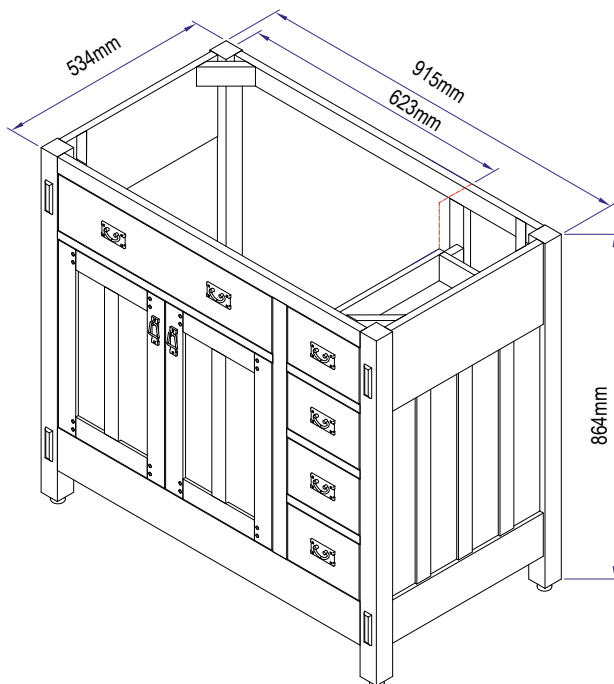

ARTS & CRAFT VANITY & MIRROR

Vanity 1019661001 Mirror 1021661001

Black Marble 1019661005 Brown Marble 1019661006 White Marble 1019661007

Features: Solid Wood Construction with Exposed Tenons
Antique Brass Hardware & Marble Top & Splashback with Inbuilt Basin
Tapware, 32 x 80mm O/F Plug & Waste Sold Separately

Dimensions: Vanity (without Marble) H 864 mm x W 915 mm x D 534 mm
Mirror H 1020 mm x W 915 mm x D 60 mm

Colours: Rich Oak Finish with Black, Brown or White Marble

Care Instructions: Clean timber with a damp cloth and dry
Marble top can be cleaned with a mild detergent and dry
(avoid using harsh, abrasive and caustic based products)

Installation: It is recommended that non-acetic silicone is used between the vanity/wall
Protect the top using a suitable granite/marble sealant

Please Note: Illustrations, photographs and specifications are not binding in detail. Items may vary in size - check all measurements on site before installation. Plumbing and electrical products must only be installed by a registered contractor.