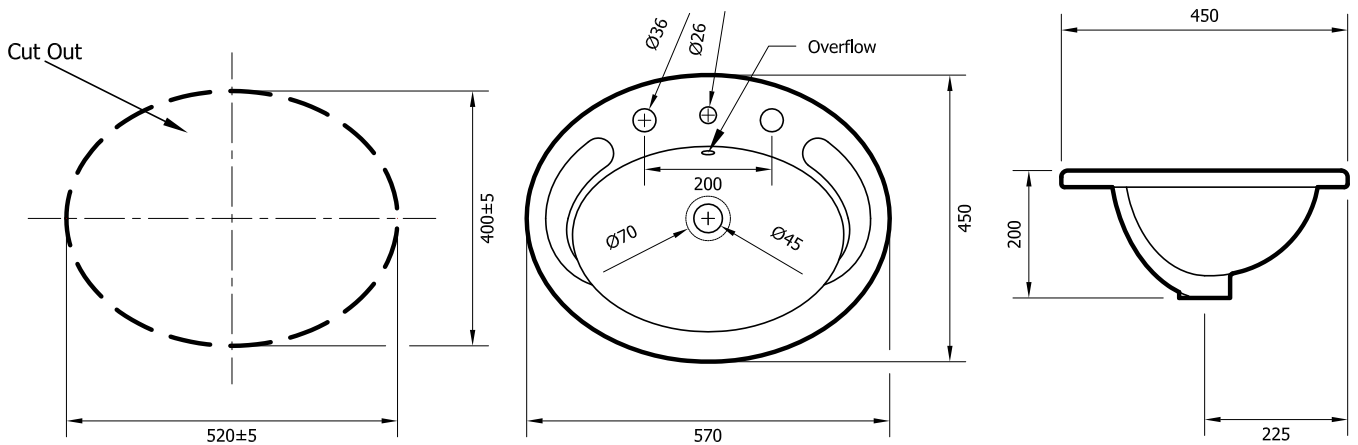

JADE DROP-IN BASIN

1016456007

- Features:** 3 Tap Hole Drop-In Porcelain Basin
40 x 80mm Plug & Waste Sold Separately
Overflow
- Dimensions:** H 200 x W 570 x D 450 mm
- Colours:** White
- Care Instructions:** Clean porcelain with a mild detergent
(avoid using harsh, abrasive and caustic based products)
- Installation:** Non-acetic silicone sealant is recommended